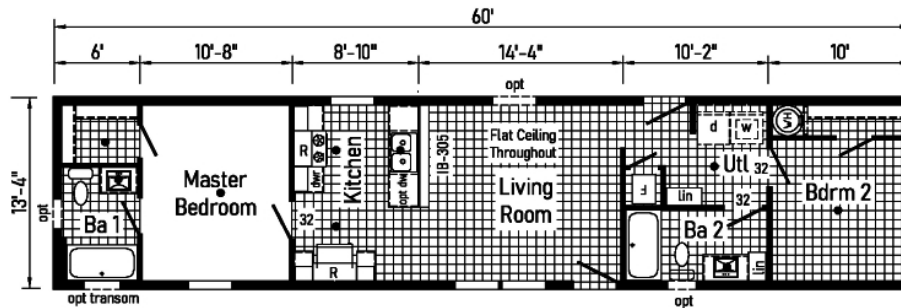

PRINTABLE INFO SHEET

Series: Edge
 Model: 1W1800-P

1W1800-P 1460 Approx. 800 Sq. Ft.

• Std. can light
 R = Std. 30/36 staggered overhead

Westlake Edge

Builder: midcountry Homes	Callout: 1460	Revisions:	Scale: 1/8" = 1'-0"	Date: 9/2/23	Cust: -	Model/Eng. No.: 1W1800-P
Title: Literature		Drawn By: OY	Reference: NONE	Dir: -	SN: .	LIT

About This Model

Style: Single / Bedrooms: 2 / Bathrooms: 2 / Square Feet: 800

CUSTOMER CONTACT

Notes: _____

PRINTABLE INFO SHEET

Series: Edge
Model: 1W1800-P

Standards & Features

Interior