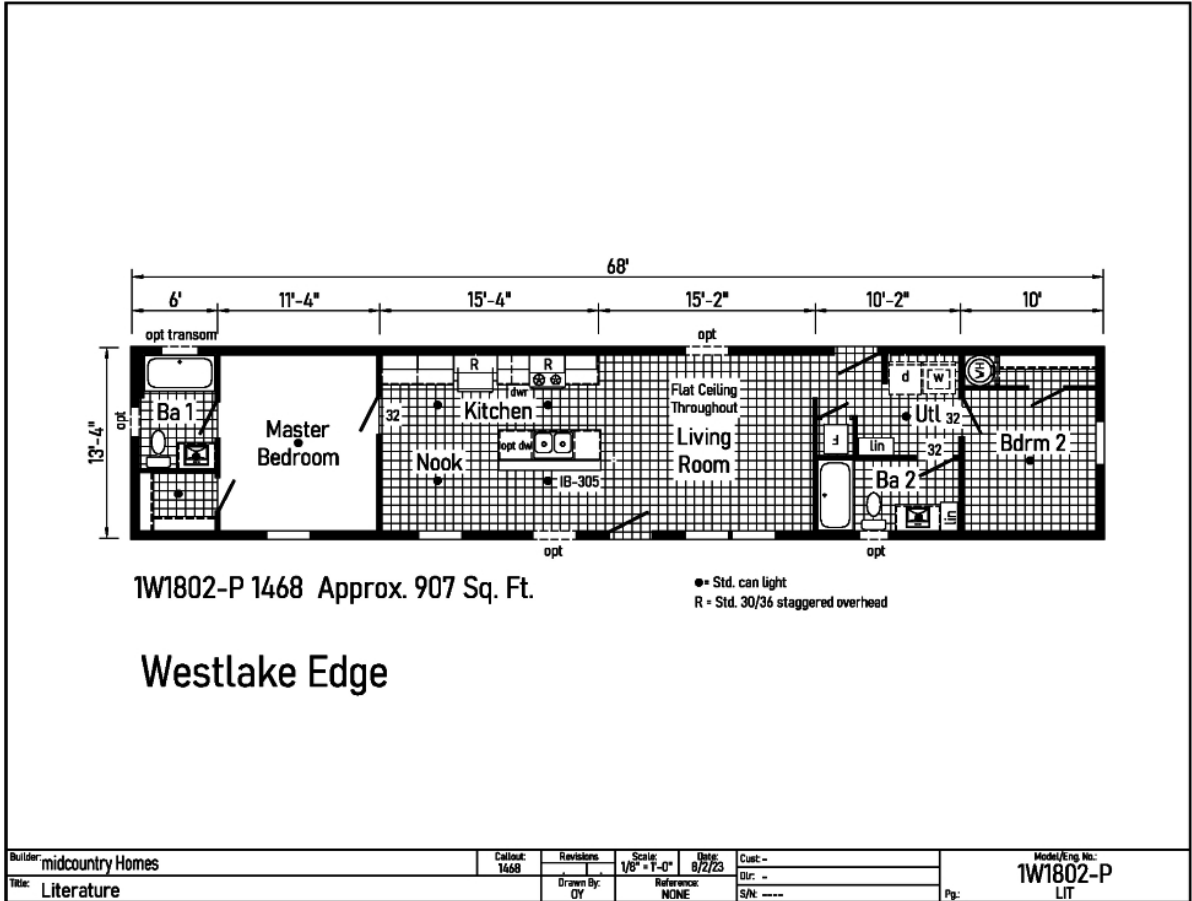

# PRINTABLE INFO SHEET

Series: Edge  
 Model: 1W1802-P

## About This Model

Style: Single / Bedrooms: 2 / Bathrooms: 2 / Square Feet: 907