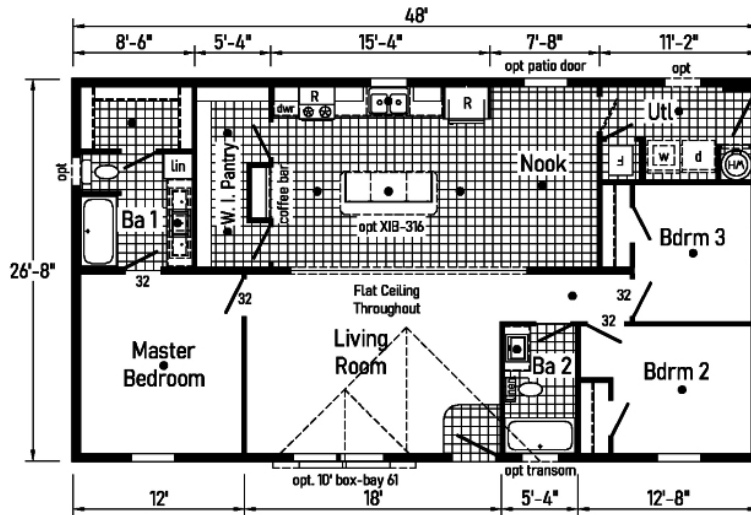

PRINTABLE INFO SHEET

Series: Edge
 Model: 3W1800-P

3W1800-P 28x48 Approx. 1280 Sq. Ft.

Westlake Edge

Builder: midcountry Homes	Address: 337 Liberty Street Dorchester, WI 54425	Callout: 28x48	Revisions: R7/23	Scale: 1/8" = 1'-0"	Date: 07/23/2023	Cust: -	Model/Eng No.: 3W1800-P
Title: Literature			Drawn By: OY	Reference: NONE		Dir: -	LIT

About This Model

Style: Ranch / Bedrooms: 3 / Bathrooms: 2 / Square Feet: 1280

CUSTOMER CONTACT

Notes: _____

PRINTABLE INFO SHEET

Series: Edge
Model: 3W1800-P

Standards & Features

Interior