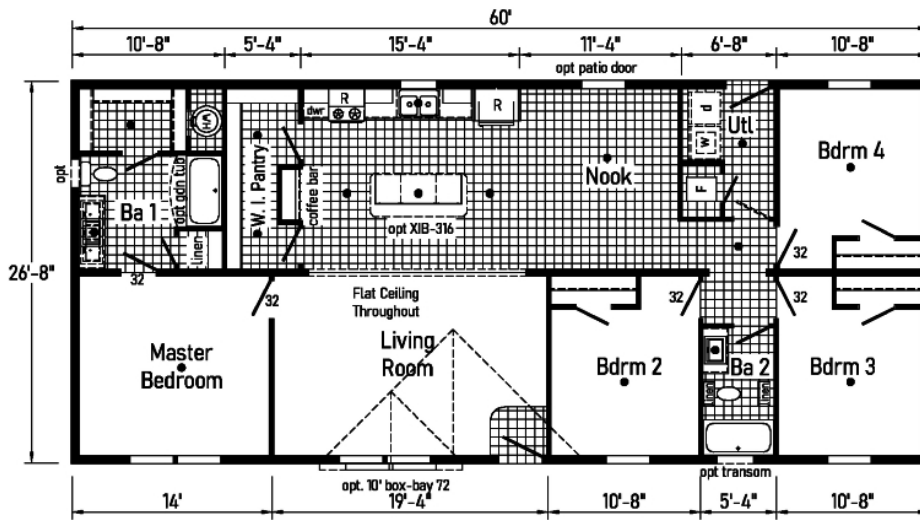

PRINTABLE INFO SHEET

Series: Edge
 Model: 3W1803-P

3W1803-P 28x60 Approx. 1600 Sq. Ft.

● = Std. can light
 R = Std. 30/36 staggered overhead

Westlake Edge

Builder: midcountry Homes	Address: 337 Liberty Street Dorchester, WI 54425	Callout: 28x60	Revisions:	Scale: 1/8" = 1'-0"	Date: 07/23/2023	Customer:	Model/Eng No.: 3W1803-P
Title: Literature			Drawn By: OY	Reference: NONE	Dir.:	SHC	LIT

About This Model

Style: Ranch / Bedrooms: 4 / Bathrooms: 2 / Square Feet: 1600

CUSTOMER CONTACT

Notes:

PRINTABLE INFO SHEET

Series: Edge
Model: 3W1803-P

Standards & Features

Interior